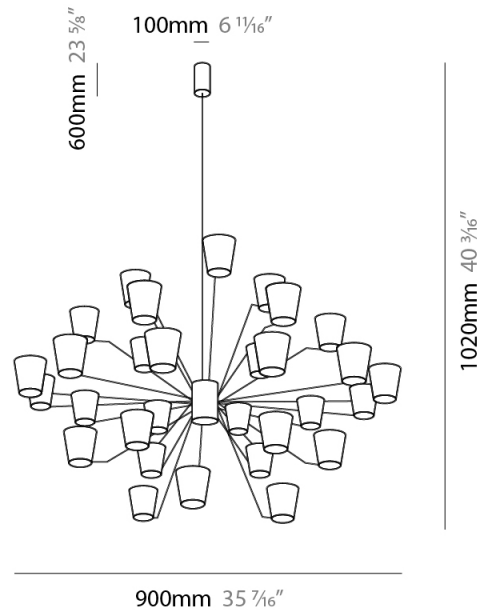

CANALETTO SUSPENSION

D41046-

base number Finish
Options

1. To build a product code in our configurator select the specify button on the base model # product page
2. To build a manual product code on this datasheet choose from the options listed below in blue font and add the suffix to the base model #

GENERAL

Series: Canaletto
Brand: Icone
Division: Design
Mounting Type: Suspension
Mounting Location: Ceiling
Subcategory: Ambient

PHYSICAL

Shape: Abstract
Length (mm): 900
Length (in): 35 ⁷/₁₆"
Width (mm): 900
Width (in): 35 ⁷/₁₆"
Height (mm): 1020
Height (in): 40 ³/₁₆"
Light Distribution: Indirect
[Fixture Finish: PWT_SMK / BBZ_CRY](#)
Fixture Material: Metal

ELECTRICAL

Lamp Type: LED
Total Output Wattage (W): 81
Dimming: Electronic Low Voltage Dimming
Input Voltage (V): 120Vac Direct Line

LED

Number of LEDs: 18
Color Temperature (°K): 3000
Nominal Lumen (lm): 6300
CRI: >90 CRI
Lamp Life (hrs): 50000

OPTICAL

RATINGS AND CERTIFICATIONS

Certified By: Certified for North American Standards
IP rating: IP20