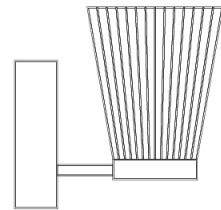

120mm 4 ³/₄"

90mm 3 ¹¹/₁₆"